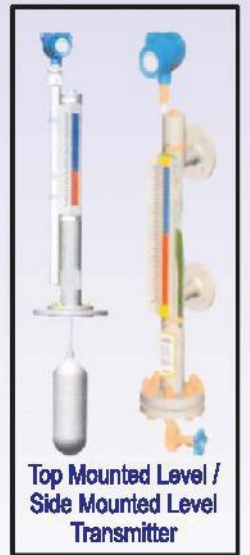

Industrial Instruments

Glass Tube Rotameter

Glass Tube Rotameter
(Teflon Lined)

Glass Tube Rotameter
(Purge Type)

Metal Tube Rotameter

Acrylic Body Rotameter
(Purge Type)

Acrylic Body Rotameter
For High Flow Rate

Acrylic Body Rotameter
For High & Low flow Rate

By pass Rotameter
For Mass flow Rate

Tubular Type
Level Indicator

Side Mounted Magnetic
Level Indicator

Top Mounted Magnetic
Level Indicator

Float & Board Type
Level Indicator

Reflex Type
Level Indicator

Transparent Type
Level Indicator

Top Mounted Level /
Side Mounted Level
Transmitter