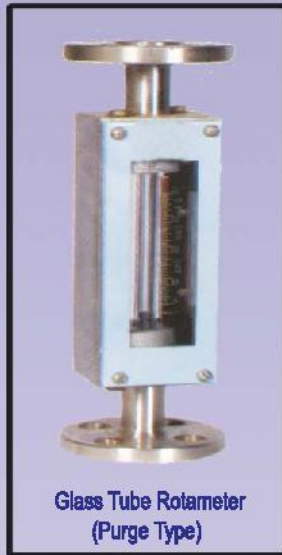

Industrial Instruments

Glass Tube Rotameter

Glass Tube Rotameter
(Teflon Lined)

Glass Tube Rotameter
(Purge Type)

Metal Tube Rotameter

Acrylic Body Rotameter
(Purge Type)

Acrylic Body Rotameter
For High Flow Rate

Acrylic Body Rotameter
For High & Low flow Rate

By pass Rotameter
For Mass flow Rate

Tubular Type
Level Indicator

Side Mounted Magnetic
Level Indicator

Top Mounted Magnetic
Level Indicator

Float & Board Type
Level Indicator

Reflex Type
Level Indicator

Transparent Type
Level Indicator

Top Mounted Level /
Side Mounted Level
Transmitter