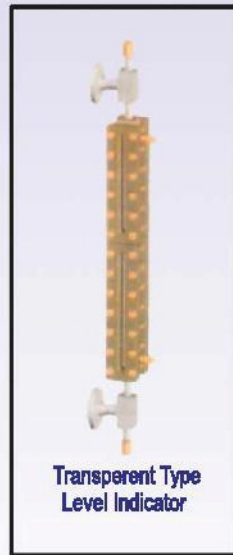

Industrial Instruments

Glass Tube Rotameter

Glass Tube Rotameter
(Teflon Lined)

Glass Tube Rotameter
(Purge Type)

Metal Tube Rotameter

Acrylic Body Rotameter
(Purge Type)

Acrylic Body Rotameter
For High Flow Rate

Acrylic Body Rotameter
For High & Low flow Rate

By pass Rotameter
For Mass flow Rate

Tubular Type
Level Indicator

Side Mounted Magnetic
Level Indicator

Top Mounted Magnetic
Level Indicator

Float & Board Type
Level Indicator

Reflex Type
Level Indicator

Transparent Type
Level Indicator

Top Mounted Level /
Side Mounted Level
Transmitter