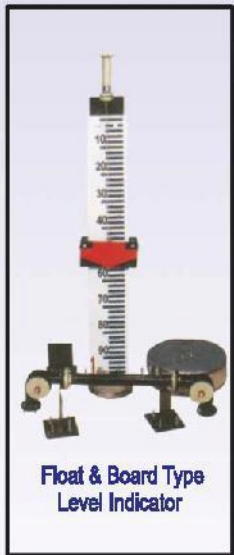

Industrial Instruments

Glass Tube Rotameter

Glass Tube Rotameter
(Teflon Lined)

Glass Tube Rotameter
(Purge Type)

Metal Tube Rotameter

Acrylic Body Rotameter
(Purge Type)

Acrylic Body Rotameter
For High Flow Rate

Acrylic Body Rotameter
For High & Low flow Rate

By pass Rotameter
For Mass flow Rate

Tubular Type
Level Indicator

Side Mounted Magnetic
Level Indicator

Top Mounted Magnetic
Level Indicator

Float & Board Type
Level Indicator

Reflex Type
Level Indicator

Transparent Type
Level Indicator

Top Mounted Level /
Side Mounted Level
Transmitter