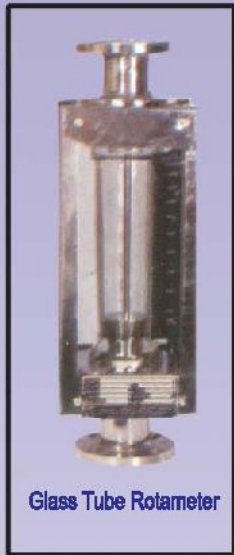

Industrial Instruments

Glass Tube Rotameter

Glass Tube Rotameter
(Teflon Lined)

Glass Tube Rotameter
(Purge Type)

Metal Tube Rotameter

Acrylic Body Rotameter
(Purge Type)

Acrylic Body Rotameter
For High Flow Rate

Acrylic Body Rotameter
For High & Low flow Rate

By pass Rotameter
For Mass flow Rate

Tubular Type
Level Indicator

Side Mounted Magnetic
Level Indicator

Top Mounted Magnetic
Level Indicator

Float & Board Type
Level Indicator

Reflex Type
Level Indicator

Transparent Type
Level Indicator

Top Mounted Level /
Side Mounted Level
Transmitter