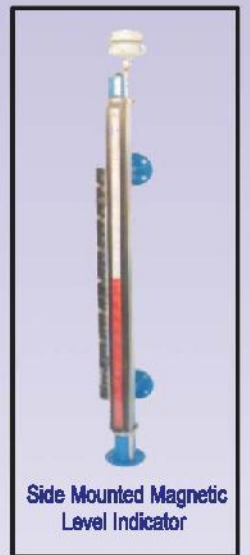

Industrial Instruments

Glass Tube Rotameter

Glass Tube Rotameter
(Teflon Lined)

Glass Tube Rotameter
(Purge Type)

Metal Tube Rotameter

Acrylic Body Rotameter
(Purge Type)

Acrylic Body Rotameter
For High Flow Rate

Acrylic Body Rotameter
For High & Low flow Rate

By pass Rotameter
For Mass flow Rate

Tubular Type
Level Indicator

Side Mounted Magnetic
Level Indicator

Top Mounted Magnetic
Level Indicator

Float & Board Type
Level Indicator

Reflex Type
Level Indicator

Transparent Type
Level Indicator

Top Mounted Level /
Side Mounted Level
Transmitter