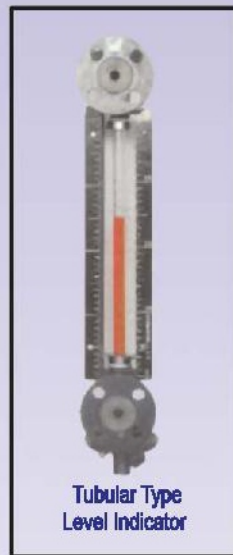

Industrial Instruments

Glass Tube Rotameter

Glass Tube Rotameter
(Teflon Lined)

Glass Tube Rotameter
(Purge Type)

Metal Tube Rotameter

Acrylic Body Rotameter
(Purge Type)

Acrylic Body Rotameter
For High Flow Rate

Acrylic Body Rotameter
For High & Low flow Rate

By pass Rotameter
For Mass flow Rate

Tubular Type
Level Indicator

Side Mounted Magnetic
Level Indicator

Top Mounted Magnetic
Level Indicator

Float & Board Type
Level Indicator

Reflex Type
Level Indicator

Transparent Type
Level Indicator

Top Mounted Level /
Side Mounted Level
Transmitter